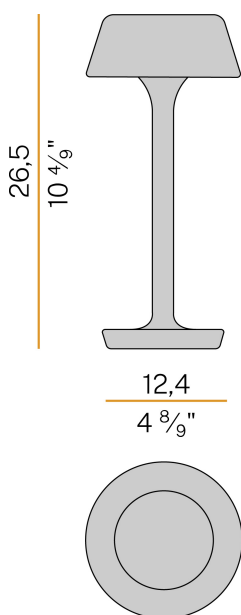

## Firefly In The Sky

5V DC battery  
C07806.011.0514

● mat black

### Data sheet

CODE	C07806.011.0514
SYSTEM POWER CONSUMPTION	2W
EFFICACY	67lm/W
LIGHT SOURCE	LED
LIGHT SOURCE LIFETIME	L80 (B10) 70.000h
COLOUR TEMPERATURE	2700K Ra>90
LIGHT DISTRIBUTION	diffused
POWER SUPPLY	5V DC
ELECTRICAL CONFIGURATION	battery
NOMINAL LUMINOUS FLUX	273lm
LUMEN OUTPUT	134lm
EFFICIENCY	49.1%
WEIGHT	1,06 Kg
PROTECTION DEGREE	IP65
COLOUR TOLLERANCES	SDCM 3
PACKING DIMENSIONS (CM)	13,5 x 21,0 x 33,0

Table lighting fixture for indoor or outdoor spaces, with direct light emission. Die-cast aluminium bearing base in polyacrylic paint. Body in brass and aluminium in white, champagne, mat black, bronze or titanium polyacrylic paint. Removable head with magnetic fastening, in die-cast aluminium with polyacrylic paint. Silicone gaskets. Modelled acrylic diffuser with mat finish and serigraphy. Stainless steel screws. Push-button to adjust luminosity according to 5 levels of visual comfort. Battery status indicator integrated into the head. Equipped with Li-Po battery USB-C rechargeable, with up to 6 hours life at 100% of light emission and up to 24 hours life at 25%. Equipped with battery charger with USB-C connector and adapter plug.

### Polar diagram