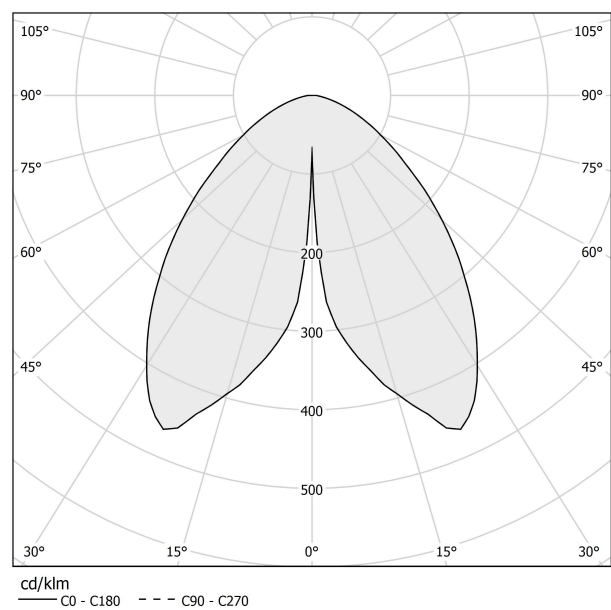

### Data sheet

CODE	C07806.011.0514
SYSTEM POWER CONSUMPTION	2W
EFFICACY	67lm/W
LIGHT SOURCE	LED
LIGHT SOURCE LIFETIME	L80 (B10) 70.000h
COLOUR TEMPERATURE	2700K Ra>90
LIGHT DISTRIBUTION	diffused
POWER SUPPLY	5V DC
ELECTRICAL CONFIGURATION	battery
NOMINAL LUMINOUS FLUX	273lm
LUMEN OUTPUT	134lm
EFFICIENCY	49.1%
WEIGHT	1,06 Kg
PROTECTION DEGREE	IP65
COLOUR TOLLERANCES	SDCM 3
PACKING DIMENSIONS (CM)	13,5 x 21,0 x 33,0

### Polar diagram